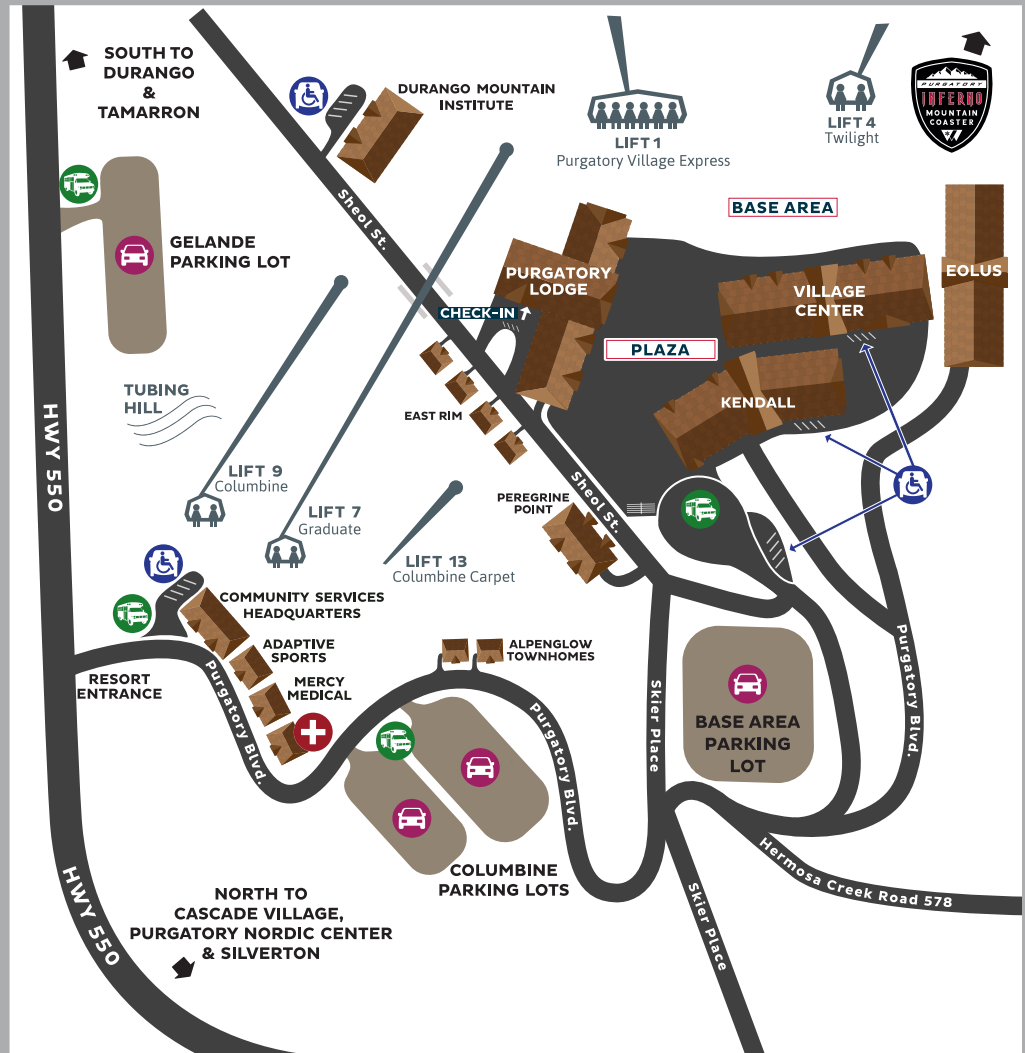

PLAZA MAP

PARKING MAP

GUEST SERVICES & LOST & FOUND

BOOKINGS FOR:
Snowshoe Tours
Snowmobile Tours

PARKING

RESORT SHUTTLE

FIRST AID

AUTOMATED EXTERNAL DEFIBRILLATOR

RESTROOMS

LOCKERS

RESTAURANT

SHOPPING RETAIL

HANDICAPPED ACCESSIBLE ENTRANCE

HANDICAPPED ACCESSIBLE PARKING

FOR ACCESSIBILITY QUESTIONS PLEASE CALL
Business Hours: Resort Guest Services (970) 385-2168
All other hours: Resort Front Desk (970) 385-2100